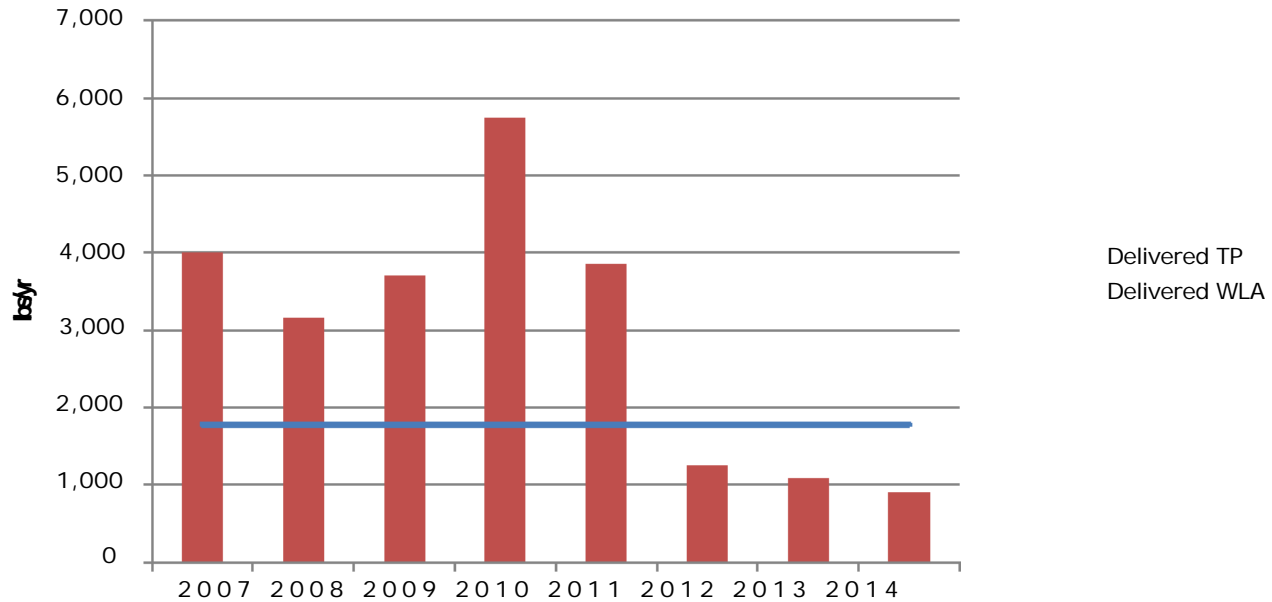

James Total Nitrogen

James Total Phosphorus

Eastern Shore Total Nitrogen

Eastern Shore Total Phosphorus

Statewide Total Nitrogen

Delivered TN
2011 Delivered WLA
2017 Delivered WLA
2022 Delivered WLA
2023 Chlorophyll-a
Delivered WLA

Statewide Total Phosphorus

Delivered TP
2011 Delivered WLA
2012 Delivered WLA
2016 Delivered WLA
2022 Delivered WLA
2023 Chlorophyll-A
Delivered WLA