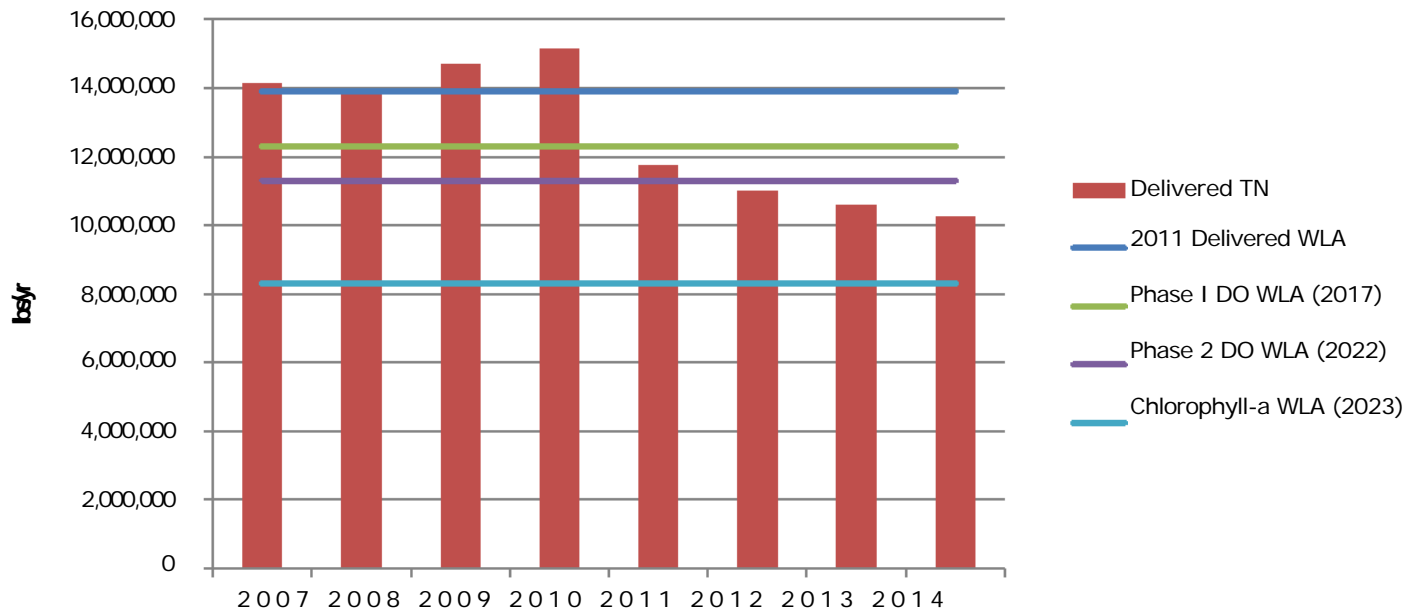

Potomac Total Nitrogen

Potomac Total Phosphorus

Rappahannock Total Nitrogen

Delivered TN
Delivered WLA

Rappahannock Total Phosphorus

Delivered TP
Delivered WLA

York Total Nitrogen

York Total Phosphorus

James Total Nitrogen

James Total Phosphorus

Eastern Shore Total Nitrogen

Eastern Shore Total Phosphorus

Statewide Total Nitrogen

Delivered TN
2011 Delivered WLA
2017 Delivered WLA
2022 Delivered WLA
2023 Chlorophyll-a
Delivered WLA

Statewide Total Phosphorus

Delivered TP
2011 Delivered WLA
2012 Delivered WLA
2016 Delivered WLA
2022 Delivered WLA
2023 Chlorophyll-A
Delivered WLA