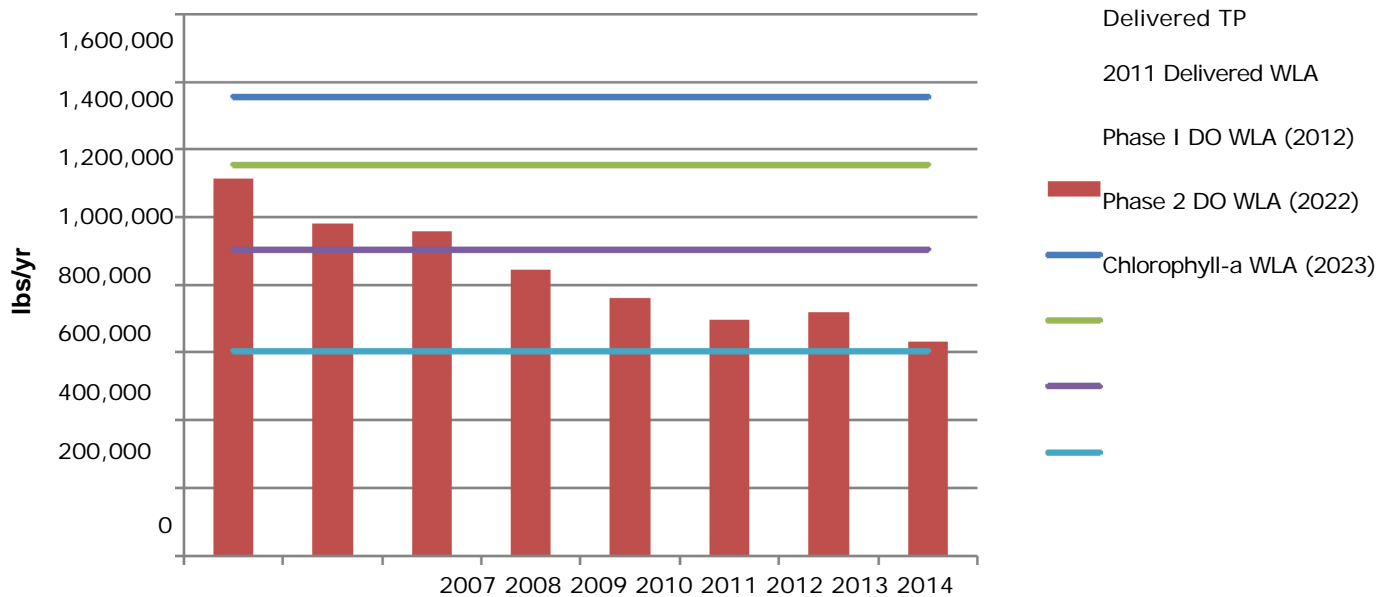

Potomac Total Nitrogen

Potomac Total Phosphorus

Rappahannock Total Nitrogen

Delivered TN
Delivered WLA

Rappahannock Total Phosphorus

Delivered TP
Delivered WLA

York Total Nitrogen

York Total Phosphorus

James Total Nitrogen

James Total Phosphorus

Eastern Shore Total Nitrogen

Eastern Shore Total Phosphorus

Statewide Total Nitrogen

Delivered TN
2011 Delivered WLA
2017 Delivered WLA
2022 Delivered WLA
2023 Chlorophyll-a
Delivered WLA

Statewide Total Phosphorus

Delivered TP
2011 Delivered WLA
2012 Delivered WLA
2016 Delivered WLA
2022 Delivered WLA
2023 Chlorophyll-A
Delivered WLA