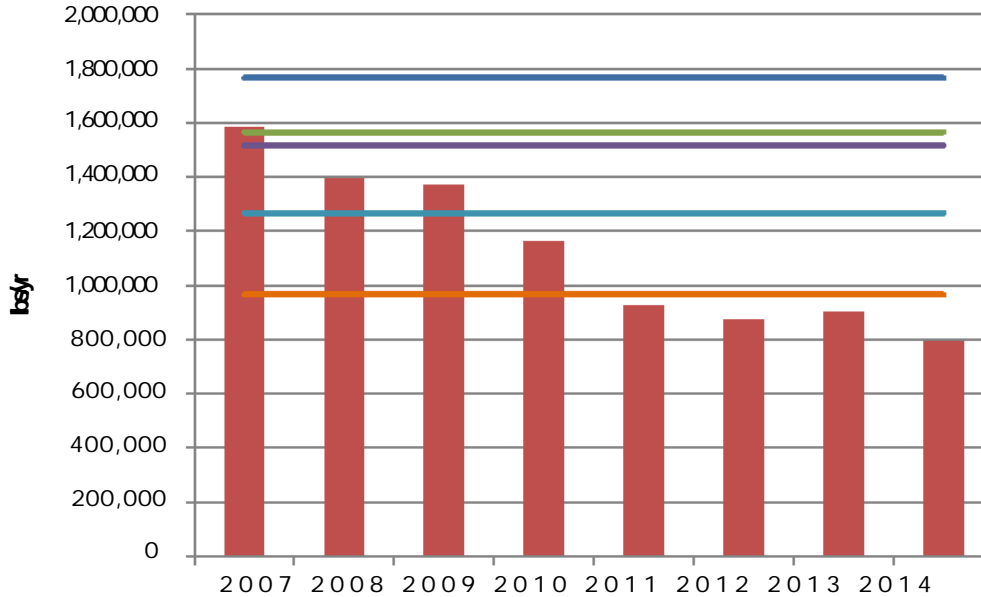

Potomac Total Nitrogen

Potomac Total Phosphorus

Rappahannock Total Nitrogen

Delivered TN
Delivered WLA

Rappahannock Total Phosphorus

Delivered TP
Delivered WLA

York Total Nitrogen

York Total Phosphorus

James Total Nitrogen

James Total Phosphorus

Eastern Shore Total Nitrogen

Eastern Shore Total Phosphorus

Statewide Total Nitrogen

Delivered TN
2011 Delivered WLA
2017 Delivered WLA
2022 Delivered WLA
2023 Chlorophyll-a
Delivered WLA

Statewide Total Phosphorus

Delivered TP
2011 Delivered WLA
2012 Delivered WLA
2016 Delivered WLA
2022 Delivered WLA
2023 Chlorophyll-A
Delivered WLA